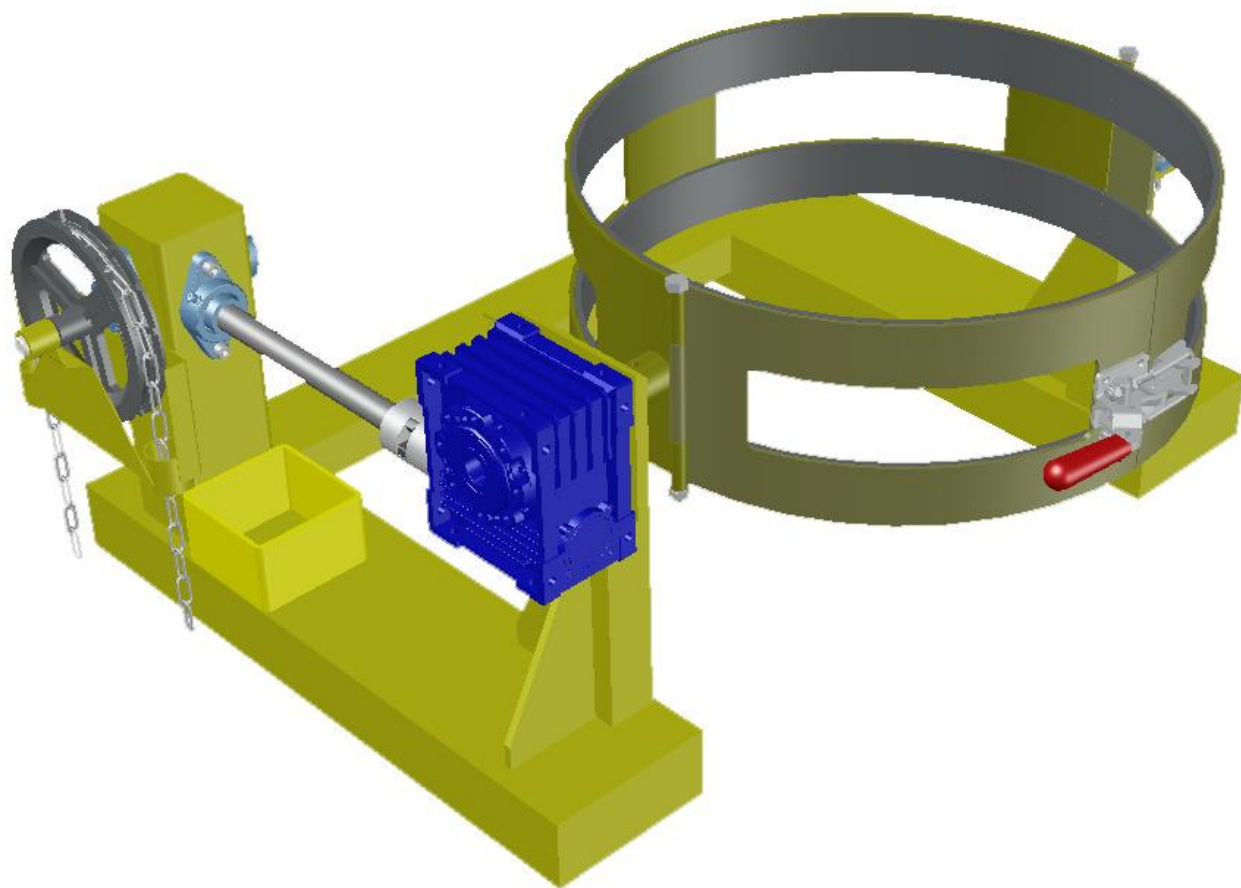

**Liftomatic Material Handling, Inc.**

700 Dartmouth Lane  
Buffalo Grove, IL 60089

Phone 847 325-2930  
Fax 847 325-2959  
Toll Free 800 837-6540

**Liftomatic Drum-Vector™  
FDR-850-PC**

**Operation Capacity: 850 Lbs.    Unit Weight: 186 Lbs.**